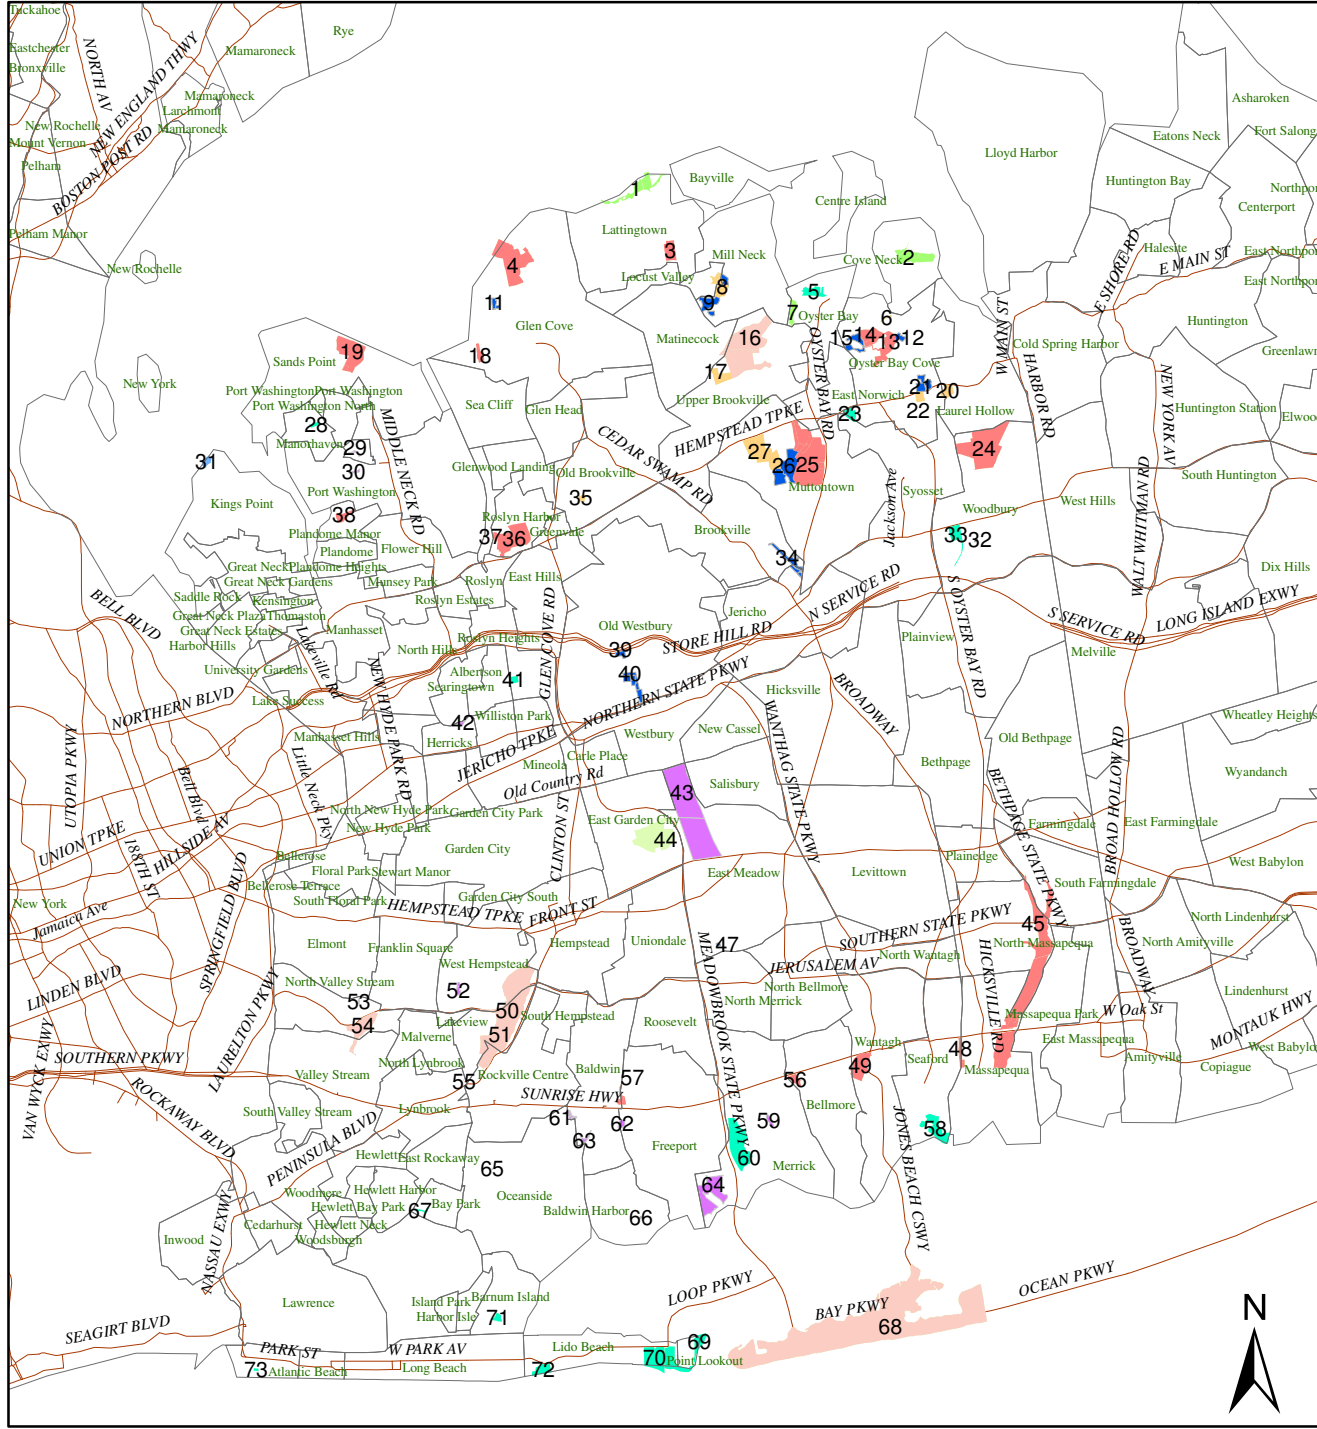

PUBLIC OPEN SPACES OF NASSAU COUNTY

- 1 Oyster Bay National Wildlife Refuge
- 2 Sagamore Hill
- 3 Bailey Arboretum
- 4 Welwyn Preserve
- 5 Theodore Roosevelt
Memorial Park & Beach
- 6 Theodore Roosevelt
Audubon Sanctuary
- 7 Oyster Bay Mill Pond
- 8 Shu Swamp
- 9 Humes Estate at Shu Swamp
- 10 Smithers Estate
- 11 Red Spring Woods
- 12 Held Property at Tiffany
Creek Preserve
- 13, 14 Tiffany Creek Preserve
- 15 Northwood Estate at
Tiffany Creek Preserve
- 16 Planting Fields Arboretum
State Historic Park
- 17 Hope S. Iselin Preserve
- 18 Garvies Point Museum & Preserve
- 19 Sands Point Preserve
- 20 Fox Hollow Preserve
- 21 Redcote Preserve
- 22 Cornelia Hepburn Cushman Preserve
- 23 Farm at Oyster Bay/Littauer
- 24 Stillwell Woods Preserve
- 25 Muttontown Preserve
- 26 Hall/Wood Wentworth Estate
at Muttontown Preserve
- 27 Hoffman Center
- 28 Manorhaven Beach
- 29 Baxter's Pond/Barbara Johnson
Park and Preserve
- 30 Stannards Brook Park
- 31 Kings Point Park
- 32 Meyers Farm
- 33 Syosset-Woodbury Community Park
- 34 Old Mill Horse Farm
- 35 Louis C. Clark Sanctuary
- 36 William Cullen Bryant Preserve
- 37 Cedarmere